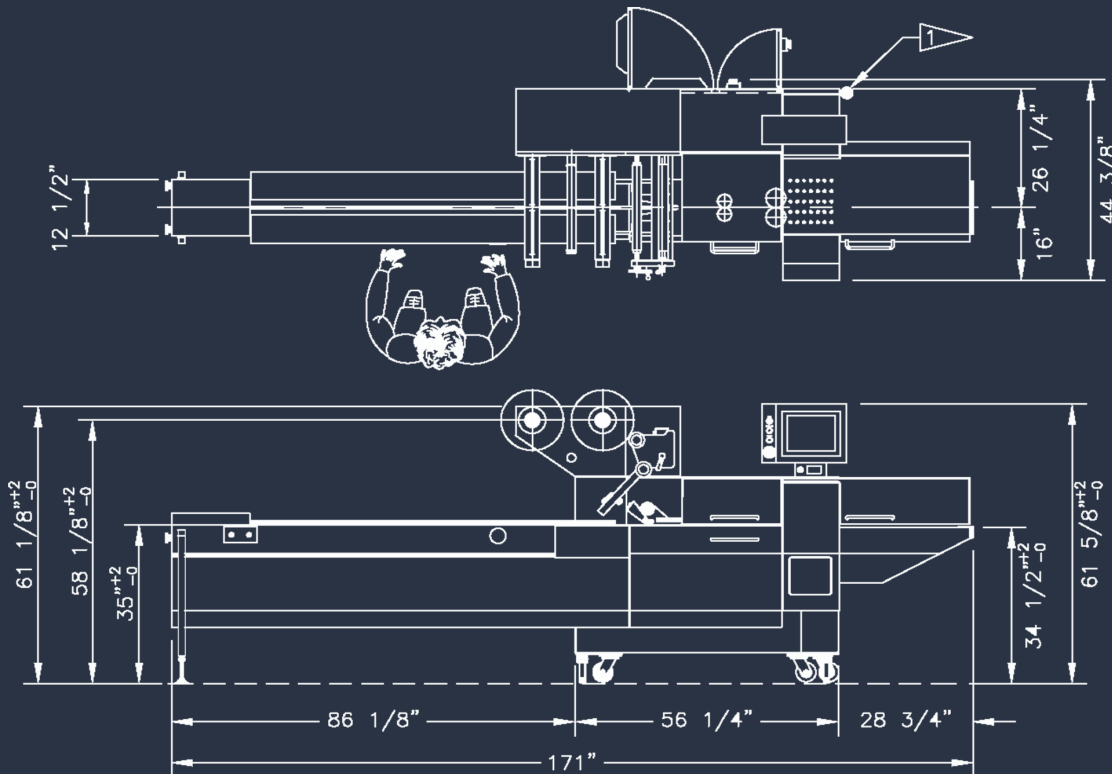

# MODEL FW3400 CXII<sub>s</sub>

**HORIZONTAL FORM-FILL-SEAL**

**NEW!**

**Superior Quality  
Flow Wrapper at a  
budget-friendly price**

Scan for Video

Formost Fuji  
905 80th ST SW  
Everett WA 98203  
425-483-9090  
sales@formostfuji.com  
www.formostfuji.com

# INCLUDED FEATURES:

- FW3400 CXII<sub>s</sub> HORIZONTAL WRAPPER
- STAINLESS STEEL COVERS
- 98" STANDARD INFEED CONVEYOR
- FLIGHTED CHAIN
- PRODUCT OVER HEIGHT DETECTOR
- FILM TIGHTENER ASSEMBLY
- BASIC PACKLESS FEATURE (NO PRODUCT, NO PACKAGE)